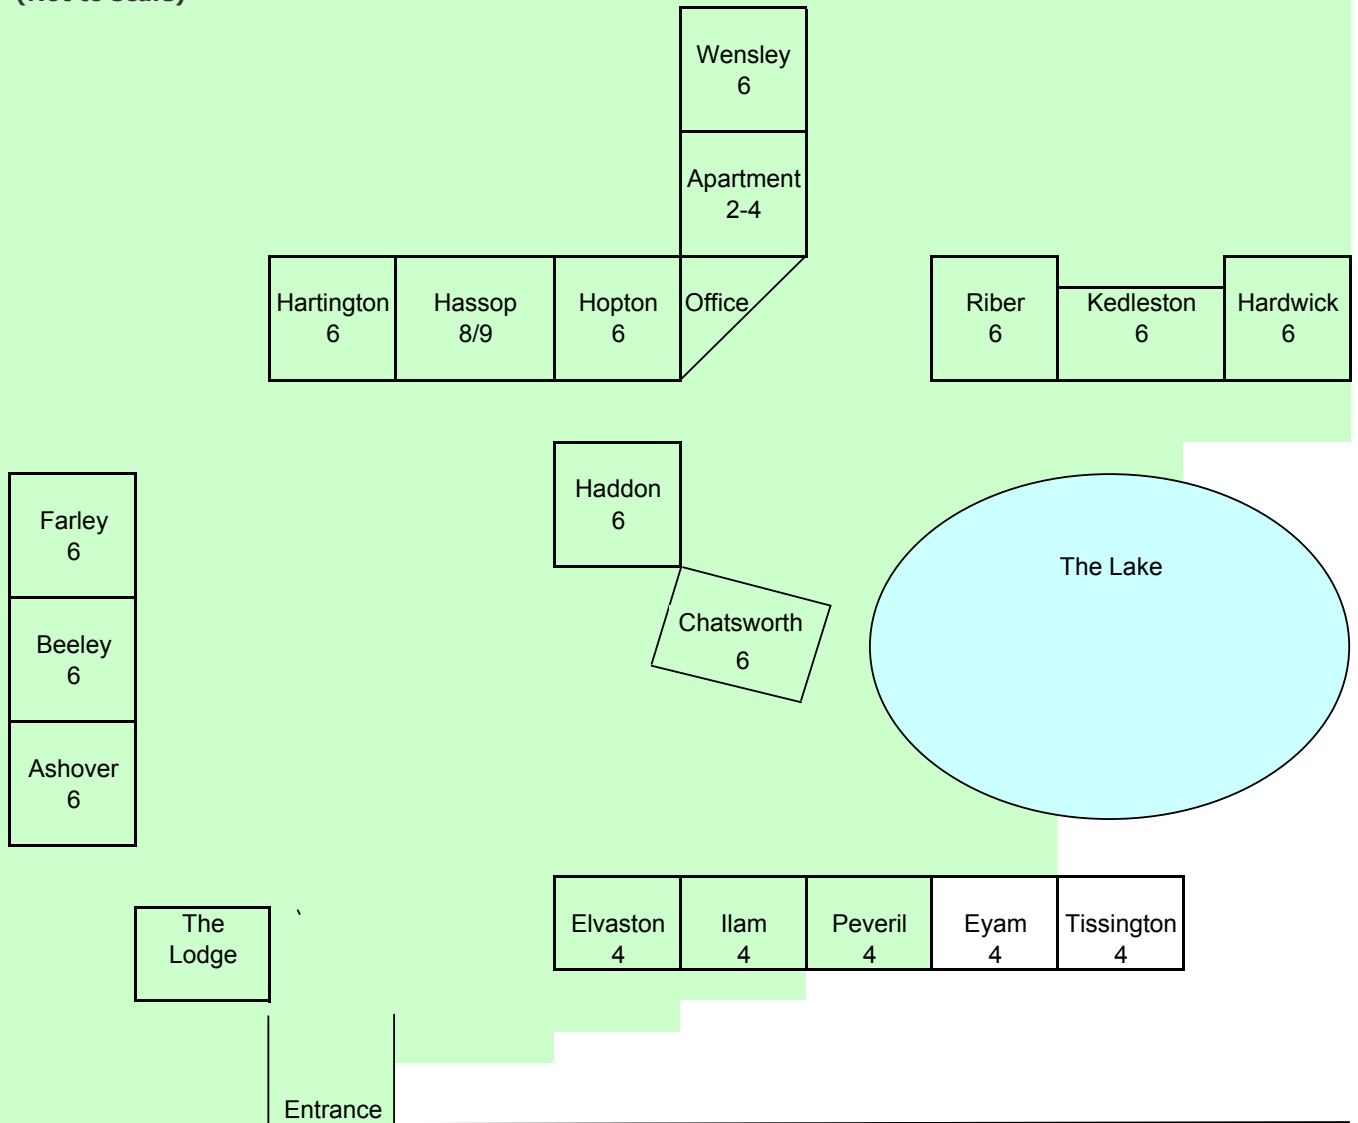

DARWIN LAKE

Darwin Lake Cottage Map

(Not to scale)

[Contact Us](#) by email or call 01629 735859 for more information or to reserve your cottage/s